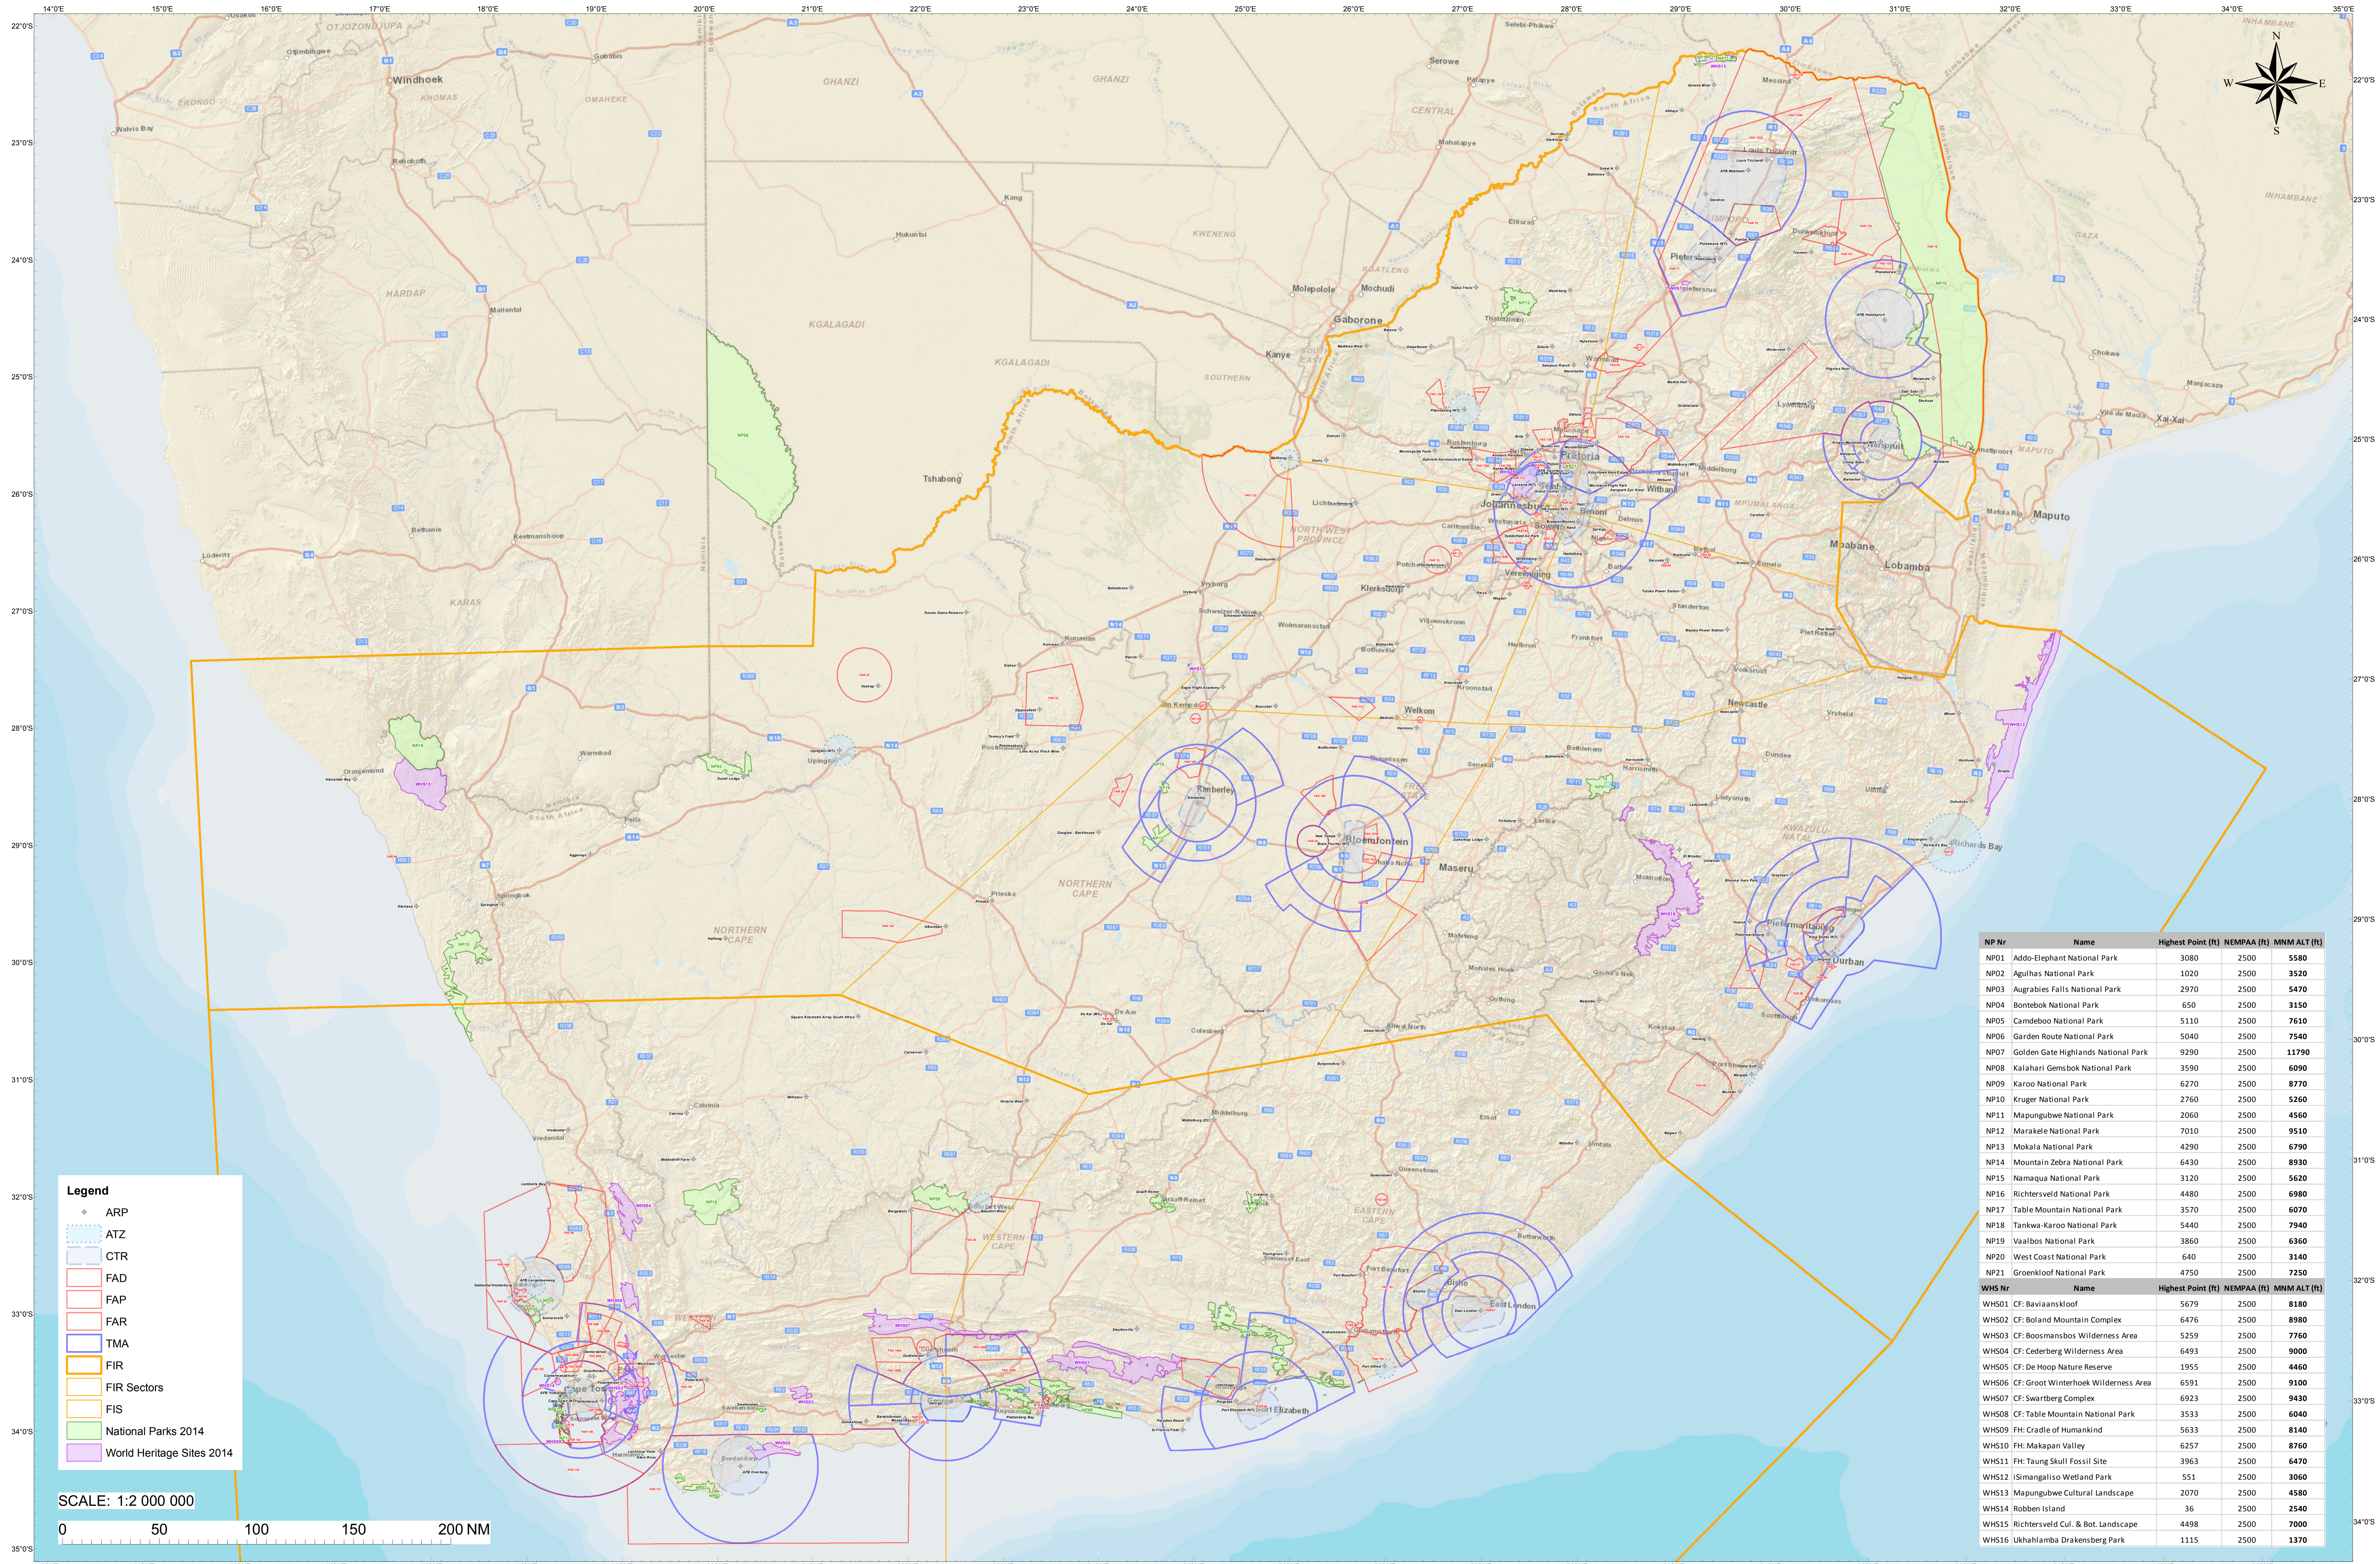

NATIONAL ENVIRONMENTAL MANAGEMENT PROTECTED AREAS NATIONAL PARKS AND WORLD HERITAGE SITES

NP Nr	Name	Highest Point (ft)	NEMPAA (ft)	MNM ALT (ft)
NP01	Addo-Elephant National Park	3080	2500	5580
NP02	Agulhas National Park	1020	2500	3520
NP03	Augrabies Falls National Park	2970	2500	5470
NP04	Bontebok National Park	650	2500	3150
NP05	Camdeboo National Park	5110	2500	7610
NP06	Garden Route National Park	5040	2500	7540
NP07	Golden Gate Highlands National Park	9290	2500	11790
NP08	Kalahari Gemsbok National Park	3590	2500	6090
NP09	Karoo National Park	6270	2500	8770
NP10	Kruger National Park	2760	2500	5260
NP11	Mapungubwe National Park	2060	2500	4560
NP12	Marakele National Park	7010	2500	9510
NP13	Mokala National Park	4290	2500	6790
NP14	Mountain Zebra National Park	6430	2500	8930
NP15	Namaqua National Park	3120	2500	5620
NP16	Richtersveld National Park	4480	2500	6980
NP17	Table Mountain National Park	3570	2500	6070
NP18	Tankwa-Karoo National Park	5440	2500	7940
NP19	Vaalbos National Park	3860	2500	6360
NP20	West Coast National Park	640	2500	3140
NP21	Greenkloof National Park	4750	2500	7250
WHS Nr	Name	Highest Point (ft)	NEMPAA (ft)	MNM ALT (ft)
WHS01	CF: Baviaansklouf	5679	2500	8180
WHS02	CF: Boland Mountain Complex	6476	2500	8980
WHS03	CF: Boomsansbos Wilderness Area	5259	2500	7760
WHS04	CF: Cederberg Wilderness Area	6493	2500	9000
WHS05	CF: De Hoop Nature Reserve	1955	2500	4460
WHS06	CF: Groot Winterhoek Wilderness Area	6591	2500	9100
WHS07	CF: Swartberg Complex	6923	2500	9430
WHS08	CF: Table Mountain National Park	3533	2500	6040
WHS09	FH: Cradle of Humankind	5633	2500	8140
WHS10	FH: Makapan Valley	6257	2500	8760
WHS11	FH: Taung Skull Fossil Site	3963	2500	6470
WHS12	IS: Simangaliso Wetland Park	551	2500	3060
WHS13	Mapungubwe Cultural Landscape	2070	2500	4580
WHS14	Robben Island	36	2500	2540
WHS15	Richtersveld Cul. & Bot. Landscape	4498	2500	7000
WHS16	Ukhahlamba Drakensberg Park	1115	2500	1370

Legend

- ARP
- ATZ
- CTR
- FAD
- FAP
- FAR
- TMA
- FIR
- FIR Sectors
- FIS
- National Parks 2014
- World Heritage Sites 2014

SCALE: 1:2 000 000

0 50 100 150 200 NM